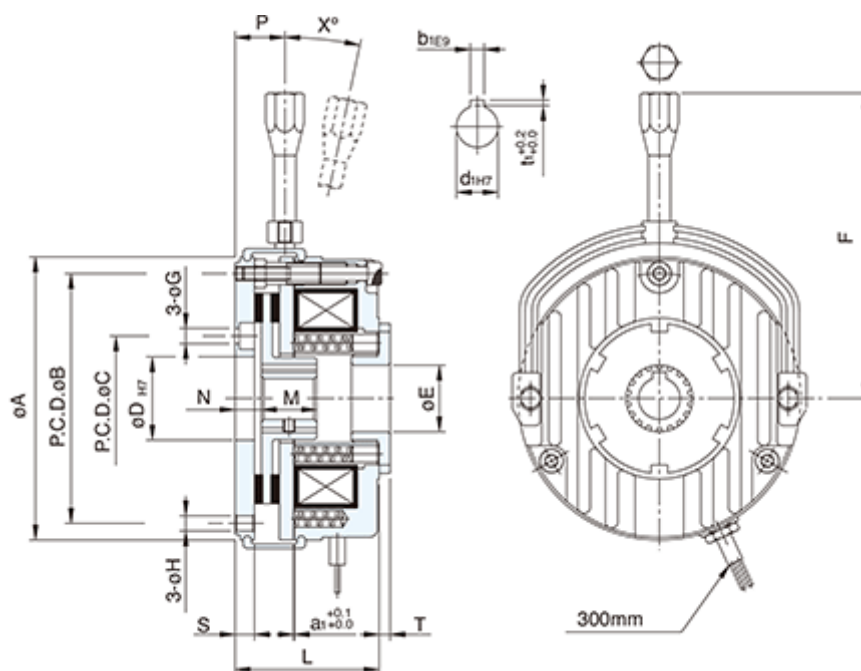

Article number: 2599601016315

Description: CT Brake complete ABS1S6AA
205VDC 16Nm Hub Bore Keyway Ø15mm

Measures

A = 127	F = 140	T = 4
a1 = 0.2	G = 6.6	t1 = 2,3
B = 112	H = 6.6	X = 8
b1 = 5	L = 59	
C = 56	M = 20	
D = 40,3	N = 12.5	
d1 = 15	P = 25	
E = 35	S = 9	